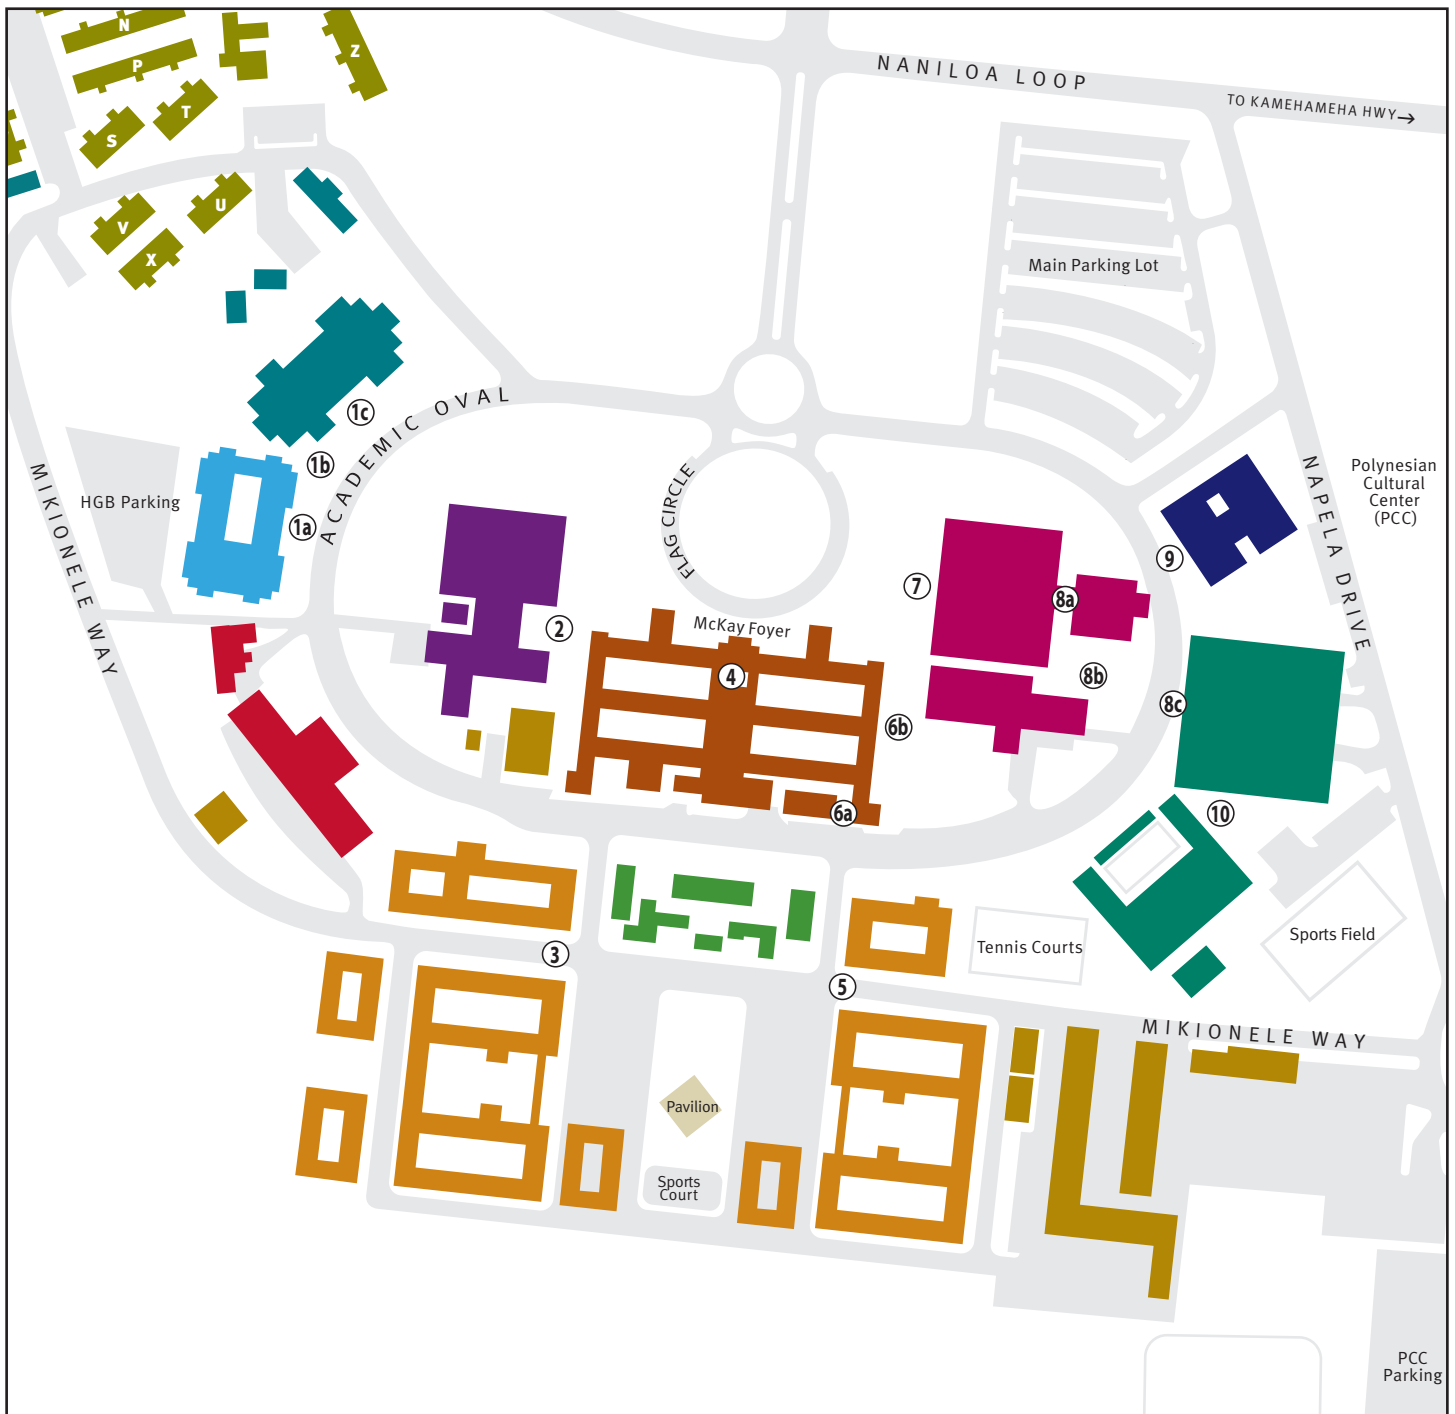

SIDEWALK POSTERS AT BYU-HAWAII

Locations with ***multiple options*** may be moved during the display time (ie. Location #6, sign is moved from 6b to 6a during the days of the event)